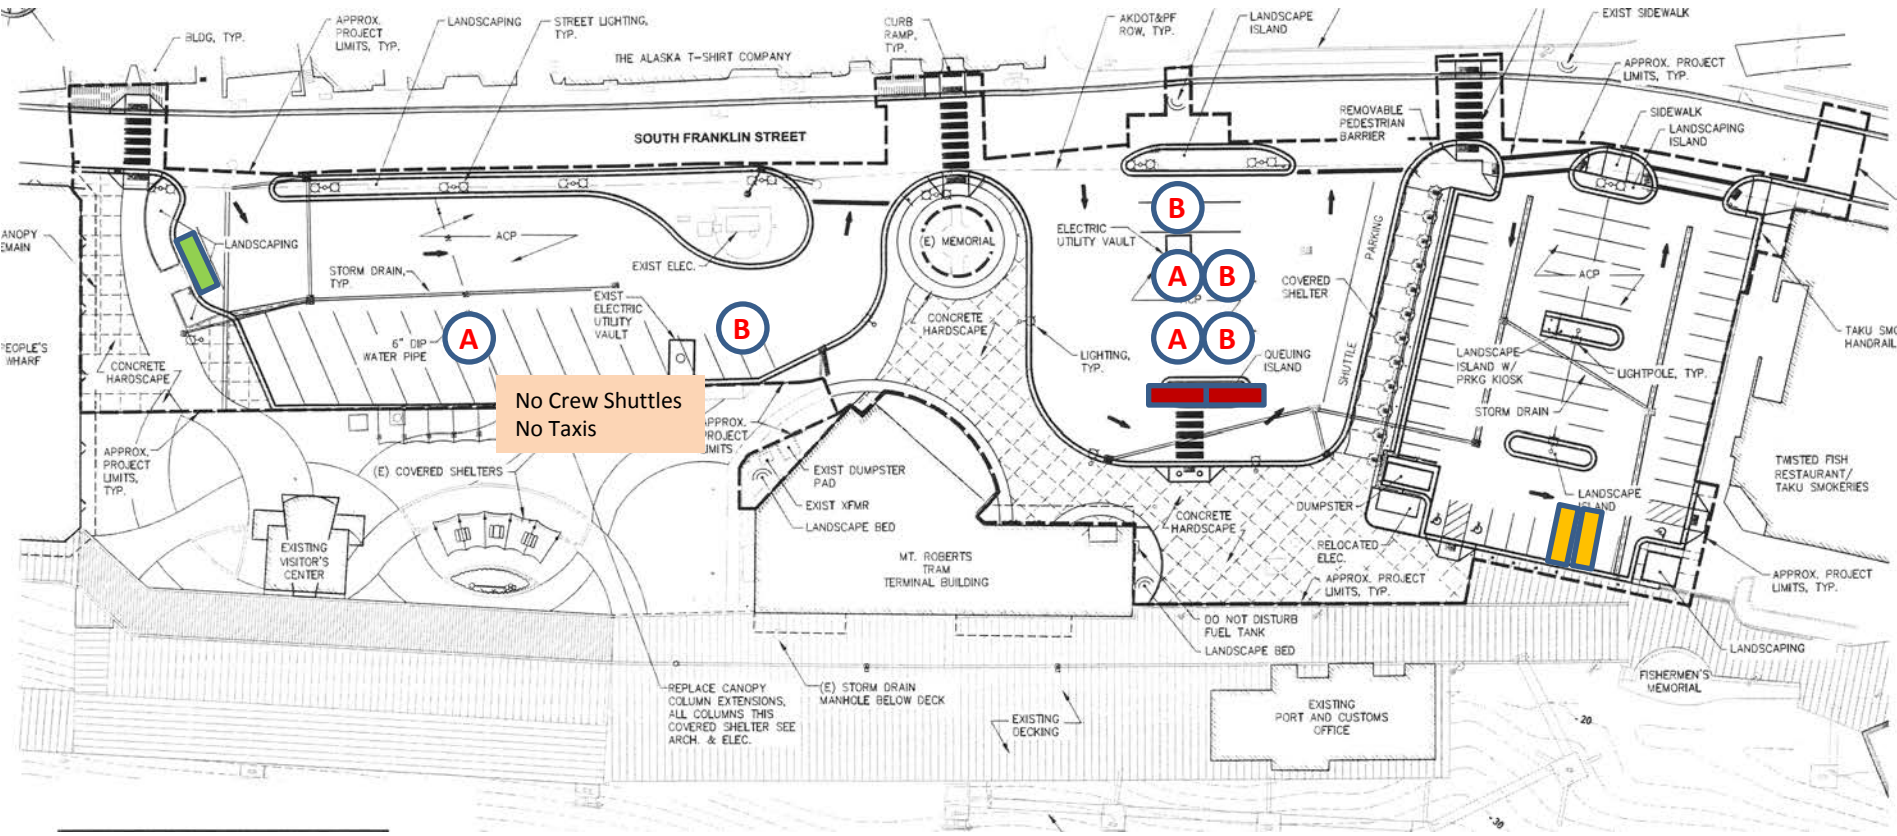

# CRUISE SHIP TERMINAL STAGING AREA

No Crew Shuttles  
No Taxis

-  Taxi Stand
-  Taxi Load-Unload Only
-  Limited Loading Zone
-  A Loading Zone
-  B Loading Zone