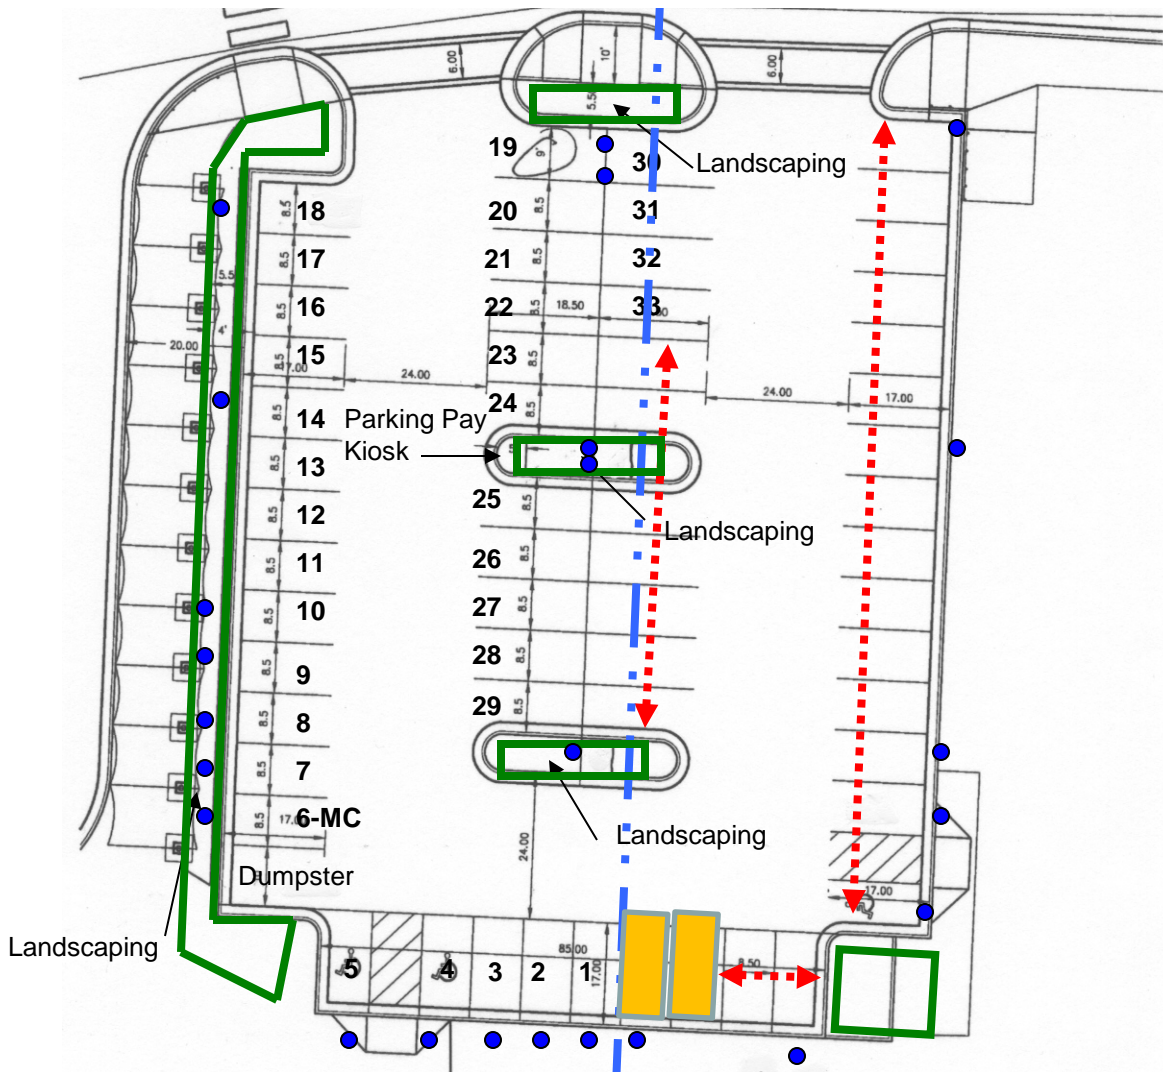

Taku Parking Lot at Cruise Ship Terminal

-  Taxi
-  Sign Post
-  Approximate Location of Property Line
-  Taku Fisheries Building Parking = 24 spaces
-  Landscaping

- 3 US Customs Business Only
- 4-5 ADA Parking
- 6 Paid Parking - Motorcycle
- 1-2 US Customs
- 7-8 Visitor Center Volunteers
- 9 Docks & Harbors Vehicle
- 10-18 Paid Parking
- 19-29 Paid Parking
- 30-33 Paid Parking